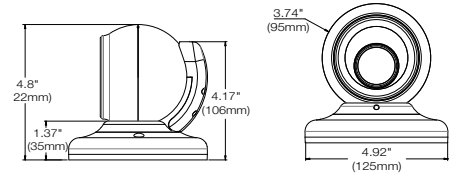

Dimensions

Unit: Inch (mm)