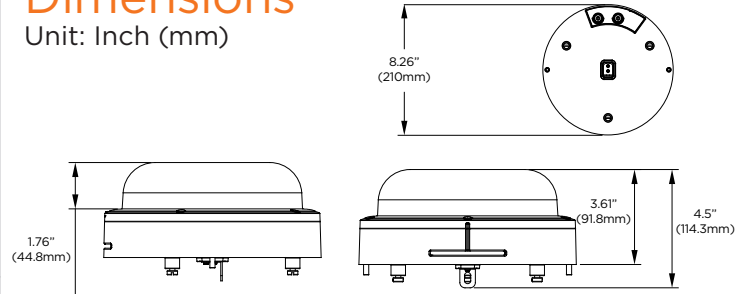

Dimensions

Unit: Inch (mm)