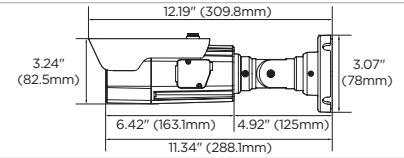

**Dimensions**  
Unit: Inch (mm)

**Specifications**

<b>IMAGE</b>	
Image sensor	4K 1/2.8" CMOS sensor
Total pixels	3952 (H) x 2320 (V)
Active pixels	3840 (H) X 2160 (V)
Minimum scene illumination	0.09 lux (color) 0 lux (B/W)
S/N ratio	50dB
Video output	Local video output CVBS 1.0V p-p (75Ω), 4:3 aspect ratio
<b>LENS</b>	
Focal length	2.7-13.5mm, F1.4
Lens type	Vari-focal p-iris lens with motorized zoom and auto-focus
Field of view (HFOV/VFOV)	33.1°-90.3°/ 18.9°-49°
IR distance	140ft range
Optical zoom	x5 optical zoom
<b>I/O</b>	
Audio in/out and compression	1/1, G.711
Alarm in/out	1/1
<b>OPERATIONAL</b>	
Intelligent Video Analytics	IVA: intrusion, line crossing, counting line, loitering, enter, exit, tamper IVA+: object removed, tailgating, direction, stopped, appear, disappear, object left, logical rules
Shutter mode	Auto, manual, anti-flicker, slow shutter
Shutter speed	1/15 - 1/32000
Slow shutter	1/2, 1/3, 1/5, 1/6, 1/7, 5, 1/10
Auto gain control	Auto
Day and night	Auto, day (color), night (B/W)
Smart DNR™ 3D Digital Noise Reduction	3D-DNR
Wide Dynamic Range (WDR)	True WDR, 120dB
White balance	Yes
Privacy zones	16 programmable privacy masks
Backlight compensation (BLC)	Yes
Mirror and flip	Yes
Alarm notifications	Notifications via email, FTP, alarm output and SD card recording
Memory slot	Micro SD/SDHC/SDXC class 10 card (not included)
<b>NETWORK</b>	
LAN	1000Base-T (1Gbps)
Video compression type	H.265, H.264, MJPEG
Resolution	H.265: QFHD, 2.1MP/1080p, 720p, VGA, D1, CIF H.264: QFHD, 2.1MP/1080p, 720p, VGA, D1, CIF MJPEG: 2.1MP/1080p, 720p, 800x600, VGA, 768x432, D1, CIF
Frame rate	Up to 30fps at all resolutions
Video bitrate	100Kbps - 10Mbps, multi-rate for preview and recording
Bitrate control	Multi-streaming CBR/VBR at H.265 (controllable frame rate and bandwidth)
Streaming capability	Dual-stream at different rates and resolutions
IP	IPv4
Protocol	TCP/IP, UDP, AutoIP, RTP (UDP/TCP), RTSP, NTP, HTTP, HTTPS, SSL, DNS, DDNS, DHCP, FTP, SMTP, ICMP, SNMPv1/v2/v3 (MIB-2), ONVIF
Security	HTTPS (TLS), IP filtering, 802.1x, digest authentication
ONVIF conformance	Yes
Web viewer	OS: Windows® 7, Windows® 8, Windows® 10 Browser: IE, Chrome, Firefox
Video management software	DW Spectrum® IPVMS
<b>ENVIRONMENTAL</b>	
Operating temperature	-40°F - 122°F (-40°C - 50°C)
Operating humidity	10-90% RH, (non-condensing)
IK rating	IK10 impact-resistant
IP rating	IP67-rated
Other certifications	UL listed, CE, FCC, RoHS
<b>ELECTRICAL</b>	
Power requirement	DC12V, IEEE 802.3at PoE+ class 4 (Adapter not included)
Power consumption	DC12V 10.2W PoE 16W
<b>MECHANICAL</b>	
Material	Aluminum bullet housing
Dimensions	12.2" x 3.81" (310 x 97mm)
Weight	2.64 lbs (1.2 kg)
Warranty	5 year warranty