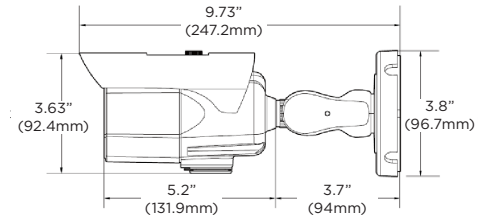

Dimensions
Unit: Inch (mm)

Specifications

| IMAGE | |
|---------------------------------------|--|
| Image sensor | 5MP 1/2.8" CMOS |
| Total pixels | 2592 (H) X 1944 (V) |
| Minimum scene illumination | 0.08 lux (color) 0.0 lux (B/W) |
| Video output | Local video output CVBS 1.0V p-p (75Ω), 4:3 aspect ratio |
| LENS | |
| Focal length | 2.7-13.5mm, F1.4 |
| Lens type | Vari-focal p-iris lens with motorized zoom and auto-focus |
| HFOV / VFOV | 85° - 31° / 62° - 24° |
| IR distance | 140ft range |
| Optical zoom / digital zoom | x5 optical zoom |
| I/O | |
| Audio in/out | 1/1 |
| Audio compression | G.711 |
| Alarm in/out | 1/1 |
| OPERATIONAL | |
| Intelligent Video Analytics | IVA: intrusion, line crossing, counting line, loitering, enter, exit, tamper IVA+: object removed, tailgating, direction, stopped, appear, disappear, object left, logical rules |
| Shutter mode | Auto, manual, anti-flicker, slow shutter |
| Shutter speed | 1/15 - 1/32000 |
| Slow shutter | 1/2, 1/3, 1/5, 1/6, 1/7.5, 1/10 |
| Auto gain control | Auto |
| Day and night | Auto, day (color), night (B/W) |
| Smart DNR™ 3D digital noise reduction | 3D-DNR |
| Wide Dynamic Range (WDR) | True WDR, 120dB |
| Privacy zone | 16 programmable privacy masks |
| Backlight Compensation (BLC) | Yes |
| Mirror and flip | Yes |
| Alarm notifications | Notifications via e-mail notifications, FTP, alarm output and SD card recording |
| Memory slot | Micro SD / SDHC / SDXC (card not included) |
| NETWORK | |
| LAN | 10/100 Base-T |
| Video compression type | H.265, H.264, MJPEG |
| Resolution | H.265: 2592x1944, 2304x1296, 2.1MP/1080p, 720p, VGA, DI, CIF H.264: 2592x1944, 2304x1296, 2.1MP/1080p, 720p, VGA, DI, CIF MJPEG: 2.1MP/1080p, 720p, 800x600, VGA, 768x432, DI, CIF |
| Frame rate | Up to 30fps at all resolutions |
| Video bitrate | H.264 / H.265: 32Kbps - 14Mbps MJPEG: 1Mbps - 40Mbps |
| Bitrate control | H.265 dual-stream or simultaneous H.265 / H.264 / MJPEG |
| Streaming capability | Dual-stream at different rates and resolutions |
| IP | IPv4, IPv6 |
| Protocol | TCP/IP, UDP, AutoIP, RTP (UDP/TCP), RTSP, NTP, HTTP, HTTPS, SSL, DNS, DDNS, DHCP, FTP, SMTP, ICMP, SNMPv1/v2/v3 (MIB-2), ONVIF |
| Security | HTTPS (TLS), IP filtering, 802.1x, digest authentication(ID/PW) |
| ONVIF conformance | Yes |
| OS: Windows®, Mac® OS, Linux® | |
| Web viewer | Browser: Internet Explorer®, Google Chrome®, Mozilla Firefox®, Safari® NOTE: Chrome browser is recommended for IVA configuration |
| Video management software | DW Spectrum® IPVMS |
| ENVIRONMENTAL | |
| Operating temperature | -40°F - 122°F (-40°C - 50°C) |
| Operating humidity | 10-90% RH (non-condensing) |
| IP rating | IP66-rated |
| Other certifications | UL listed, CE, FCC, RoHS |
| ELECTRICAL | |
| Power requirement | DC 12V, PoE (IEEE 802.3af Class3). (Adapter not included) |
| Power consumption | DC12V: max 9W PoE: max 10.5W |
| MECHANICAL | |
| Material | Aluminum bullet housing |
| Dimensions | 9.73" x 3.8" (247.2 x 96.7mm) *Based on the position of the sun shield cover |
| Weight | 1.98 lbs (0.9kg) |
| Warranty | 5 year warranty |