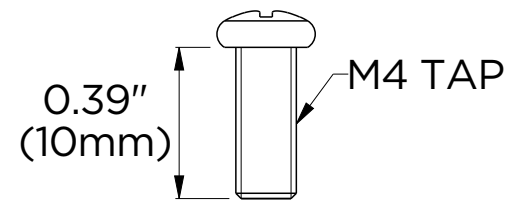

SCREW 2EA

DATE	SCALE	MATERIAL	TYPE
11/2023		Aluminum	Fixed
DW.	DESCRIPTION	DWC-DJFM Flush mount in-ceiling mount for DJ come cameras with junction box built-in.	