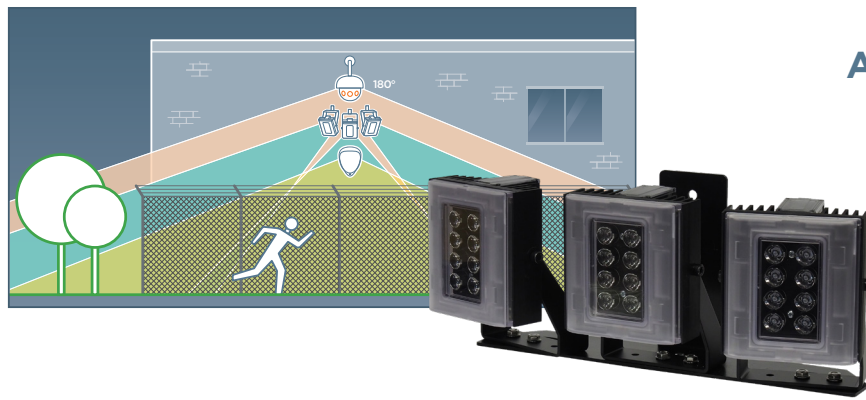

Perimeter protection solutions.

Motion detector and laser sensors for daytime monitoring

SiteWatch™ motion detectors offer a programmable beam range of up to 1640ft (500m), offering truly exceptional resistance to false alarms.

Amplify panoramic surveillance

Combine detectors and illuminators with MEGApix® Pano™ multi-sensor and hemispheric fisheye cameras to create a formidable panoramic solution.

NDA/TAA Compliance

COMPLIANT PRODUCT

DW® IP cameras, analog cameras, NVRs, DVRs, network devices and management software sold and distributed worldwide are designed and developed in U.S.A. and Korea and manufactured in Korea, Vietnam and Taiwan.

Most DW products qualify for GSA Schedule Contracts and other government opportunities because they are NDA/TAA compliant.