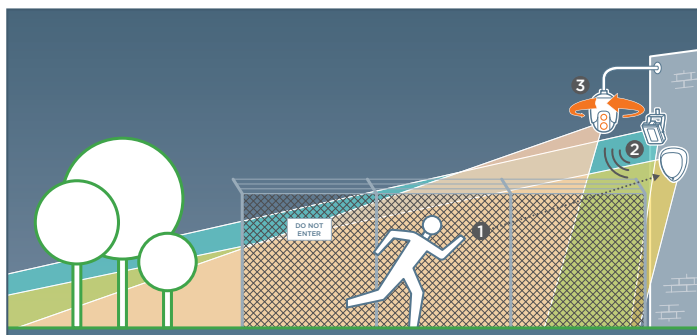

Flexible, Scalable, Cost-Effective

DW's horn speakers are designed to support Power over Ethernet (PoE) for a simplified installation process. With PoE, the speaker can be powered and transmit data through a single cable, making it easy to integrate with your existing surveillance, Voice over IP (VoIP) telephony (via SIP), and event management via DW Spectrum IPVMS. As a standalone product, the speaker can be placed anywhere you need it.