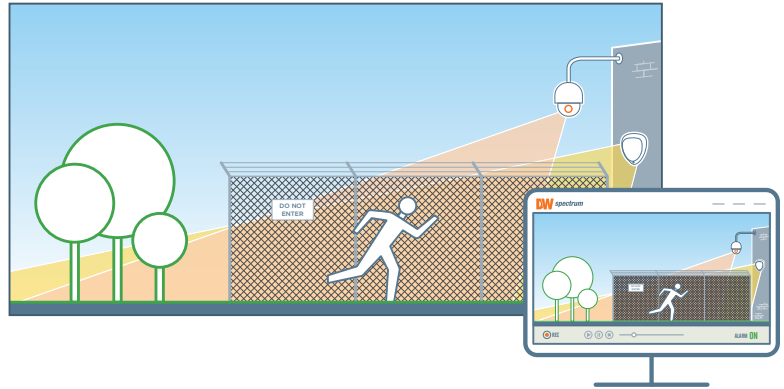

Perimeter protection solutions.

Motion detector and laser sensors for daytime monitoring

SiteWatch™ motion detectors offer a programmable beam range of up to 1640ft (500m), offering truly exceptional resistance to false alarms.

Amplify panoramic surveillance

Combine detectors and illuminators with MEGApix® Pano™ multi-sensor and hemispheric fisheye cameras to create a formidable panoramic solution.

NDA/TAA Compliance

COMPLIANT PRODUCT

DW® IP cameras, analog cameras, NVRs, DVRs, network devices and management software sold and distributed worldwide are designed and developed in U.S.A. and Korea and manufactured in Korea, Vietnam and Taiwan.

Most DW products qualify for GSA Schedule Contracts and other government opportunities because they are NDA/TAA compliant.