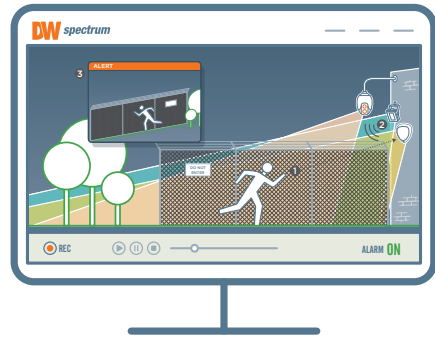


SiteWatch™

Perimeter Protection by DW®

Upgrade your system with motion detection
and external illumination.

Perimeter protection solutions.

SiteWatch perimeter protection products are ideal additions to installations that require external lighting, audio, or motion detection for monitoring or deterrence. All motion detectors, speakers and illuminators are fully integrated with DW Spectrum® IPVMS and can be controlled and managed remotely from the software.

Key Technologies

Standalone Additions to Any Solution

When the detectors detect motion, the illuminators can be programmed to turn on, and cameras can be activated to record. All devices can be controlled via DW Spectrum® IPVMS.

SiteWatch™ Illuminating distances

The SiteWatch™ infra-red and white-light illuminators incorporate the latest surface mount Dual-Core™ LEDs, combined with enhanced optical output and outstanding reliability at a variety of distances and wavelengths.

SiteWatch™ horn speaker

DW's outdoor IP-enabled speaker enables users to respond to events in real-time with automated and manual voice alerts. The IP67-rated housing is ideal for challenging outdoor conditions and is compatible with VoIP and SIP devices, making it ideal for any new or existing application.